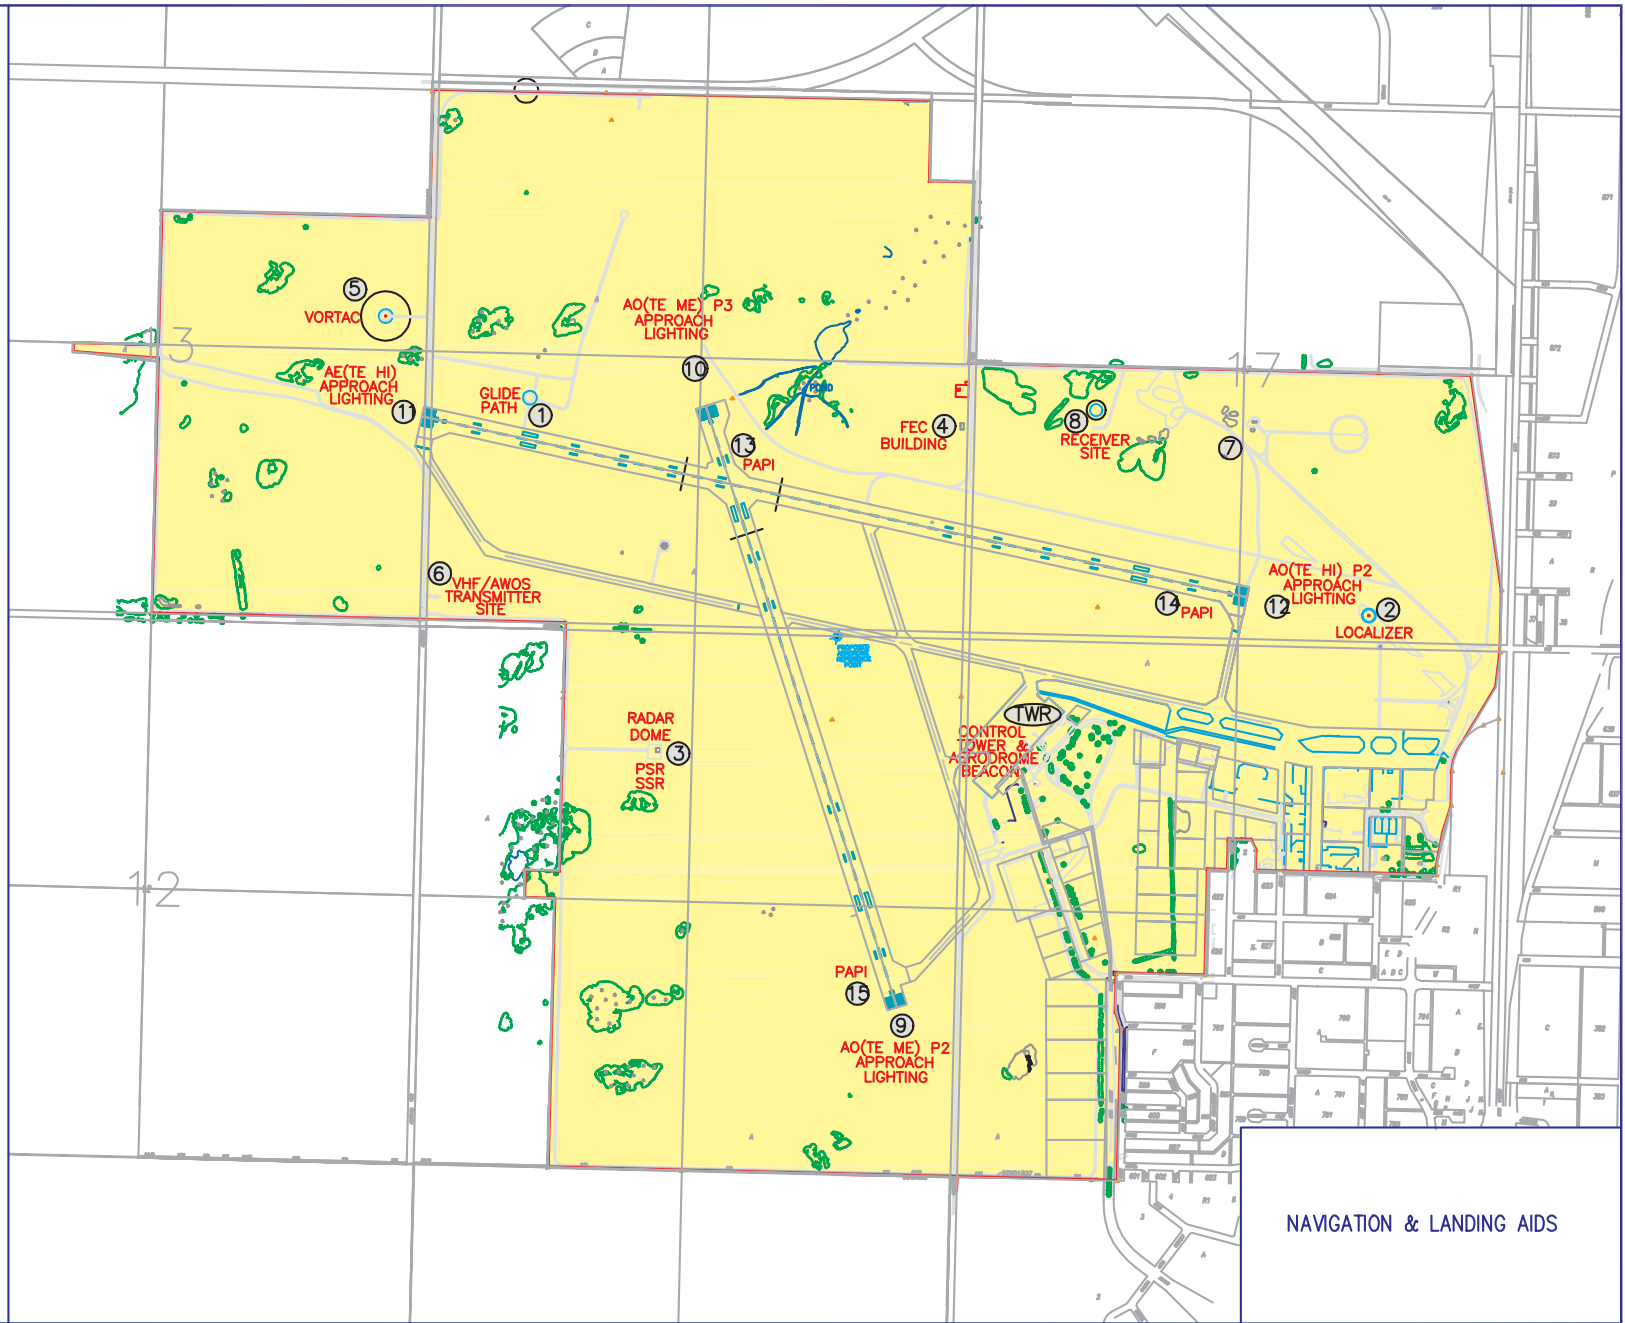

SCALE 1:15000

LEGEND:

 Airport Property

ON-SITE ELECTRONIC AIDS

1. Glidepath Runway 09
2. Localizer Runway 09 (Backcourse Runway 27)
3. AASR (Airport & Airways Surveillance Radar)
4. FEC (Fenced Electrical Center)
5. VORTAC
6. Radio Transmitter (VHF/AWOS)
7. VHF/DF
8. Receiver Site

ON-SITE VISUAL AIDS

9. Runway 33 – AO(TE ME) P2
10. Runway 15 – AO(TE ME) P3
11. Runway 09 – AE(TE HI)
12. Runway 27 – AO(TE HI) P2
13. PAPI Runway 15
14. PAPI Runway 27
15. PAPI Runway 33

TWR Control Tower & Aerodrome Beacon

Saskatoon John G. Diefenbaker Airport

NAVIGATION & LANDING AIDS